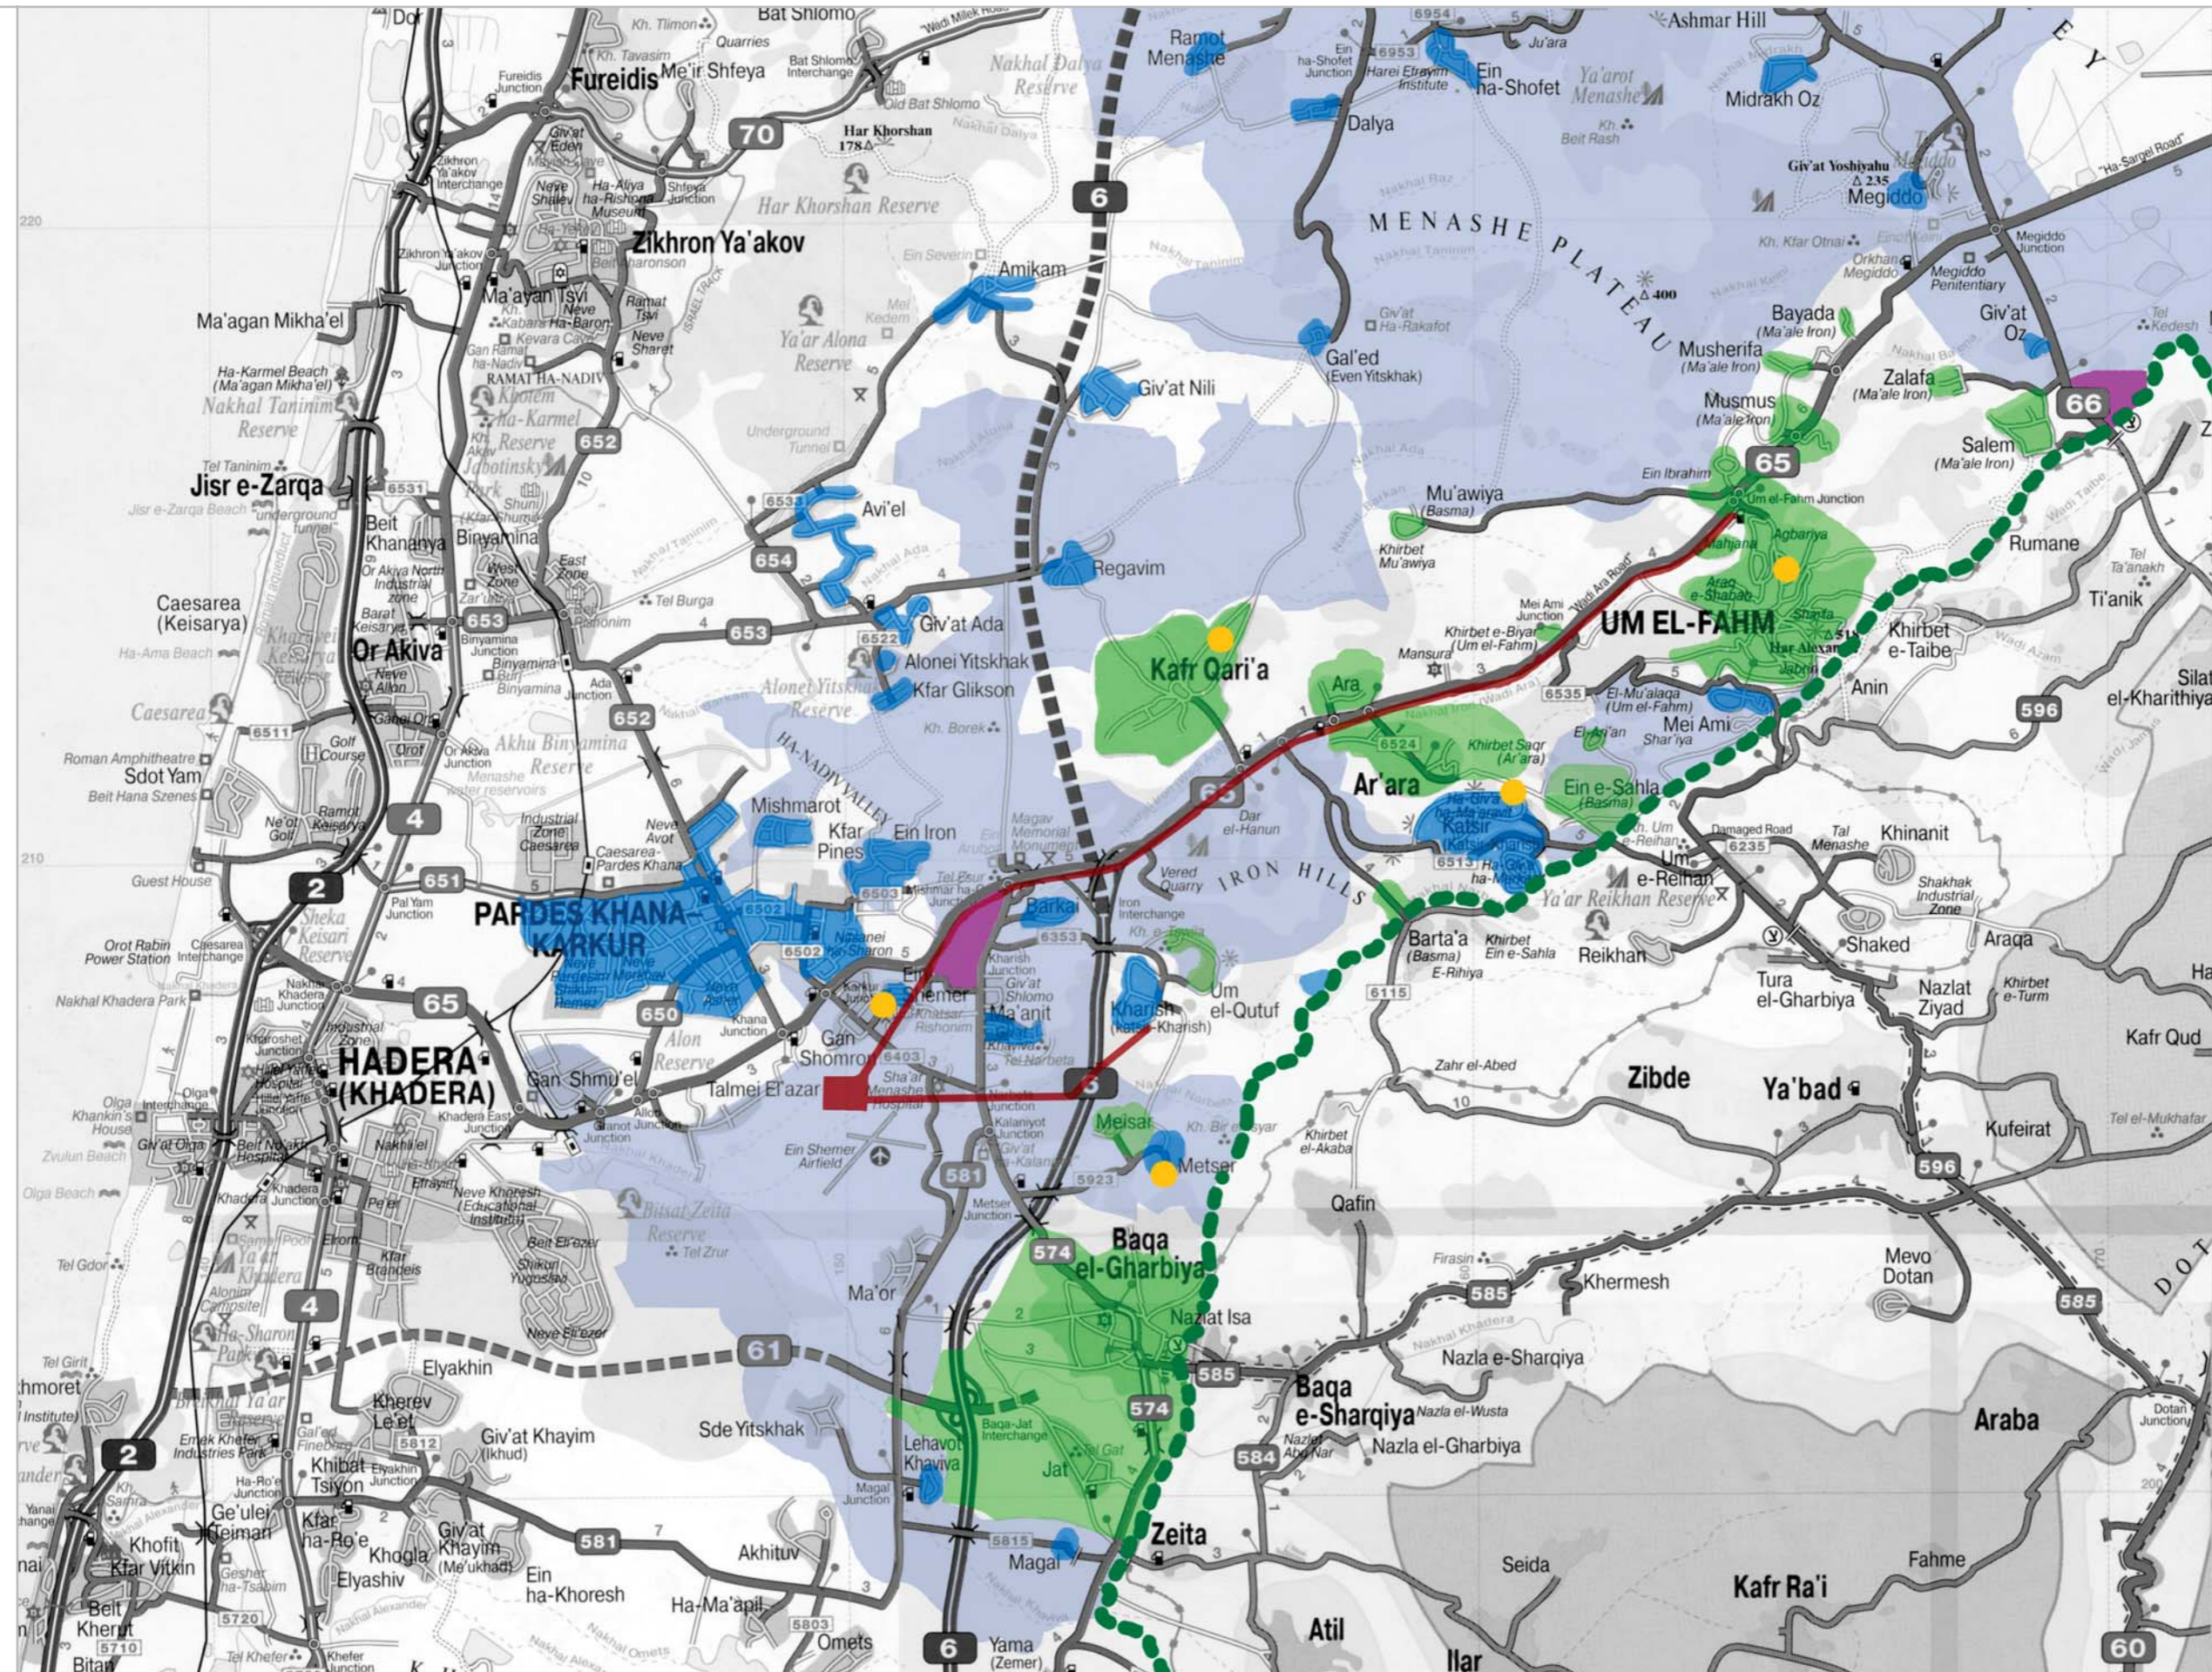

Jewish-Arab Mayors' Forum in Israel (JAMFI)

Municipal Cooperation Map- Wadi Ara - Megido - Menashe

- Arab town/ village
- Jewish town/ village
- Jewish municipal jurisdiction
- Proposed industrial area
- Sewage plant
- Tourist attraction